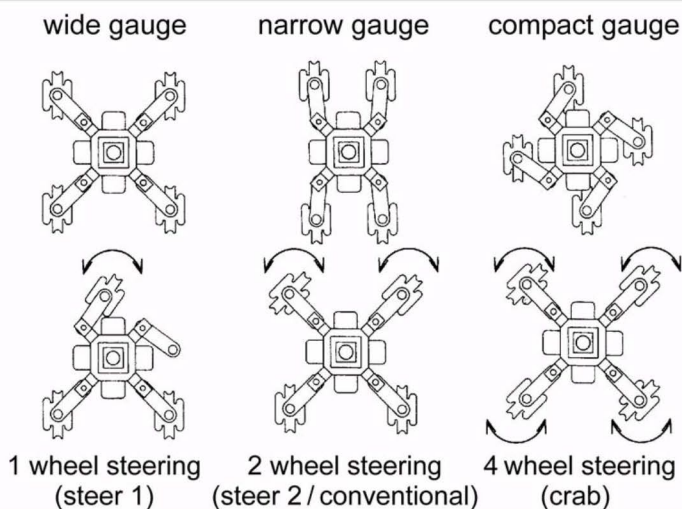

The Panther Classic is the basic Panther model. It has a lot to offer. With its computer-controlled central column and the retractable wheel-arms it can be easily adapted to make the most extreme camera angles. Together with the Panther Classic accessories the possibilities are even greater.

specs

Lengte	84 cm
Min breedte	53,5 cm
Max breedte	82,5 cm
Track breedte	36 cm / 62 cm
Min hoogte	73 cm
Max hoogte	140 cm
Gewicht dolly	89,5 kg
Lift kracht	250 kg